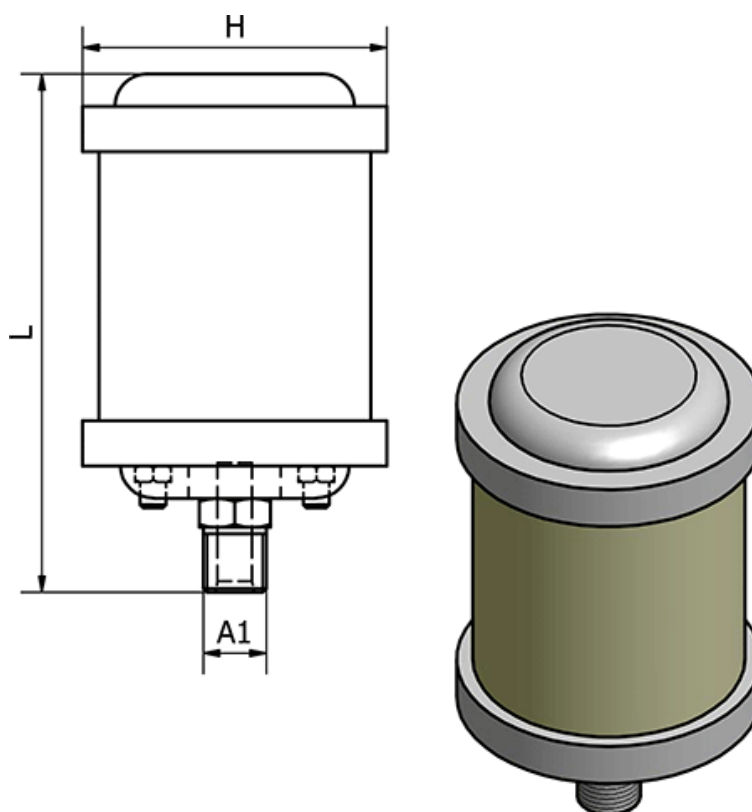

# Data Sheet

Article number: 586LX12

Description: Silencers LX-12, - G 1 1/4"  
Lyddæmper med Hi-flow

## Measures

Flow l/min at 5 bar = 35000

H = 99

L = 226

Thread A1 = G 1 1/4"